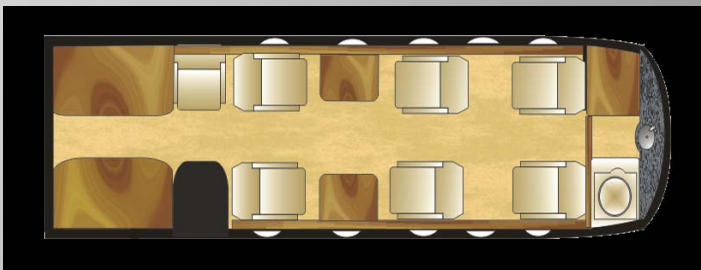

Toll Free: 800.248.6902 Main Line 972.559.1000 24/7 Charter 972.559.1030

Addison Airport (ADS) – 4553 Glenn Curtiss Drive – Addison, Texas 75001

E-Mail charters@imaginairejet.com