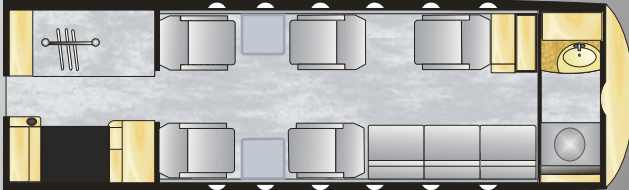

Toll Free: 800.248.6902 Main Line 972.559.1000 24/7 Charter 972.559.1030

Addison Airport (ADS) – 4553 Glenn Curtiss Drive – Addison, Texas 75001

E-Mail charters@imaginarejet.com