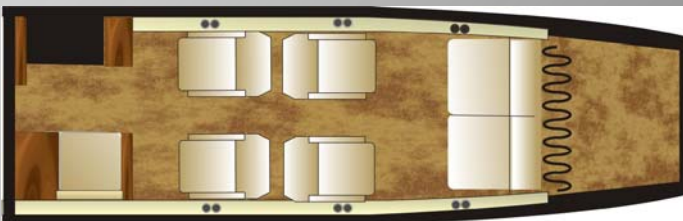

Toll Free: 800.248.6902 Main Line 972.559.1000 24/7 Charter 972.559.1030

Addison Airport (ADS) – 4553 Glenn Curtiss Drive – Addison, Texas 75001

E-Mail charters@imaginarejet.com