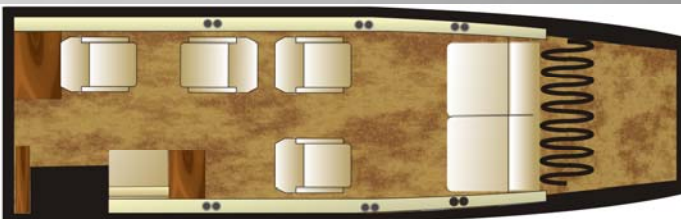

Toll Free: 800.248.6902 Main Line 972.559.1000 24/7 Charter 972.559.1030

Addison Airport (ADS) – 4553 Glenn Curtiss Drive – Addison, Texas 75001

E-Mail charters@imaginairejet.com