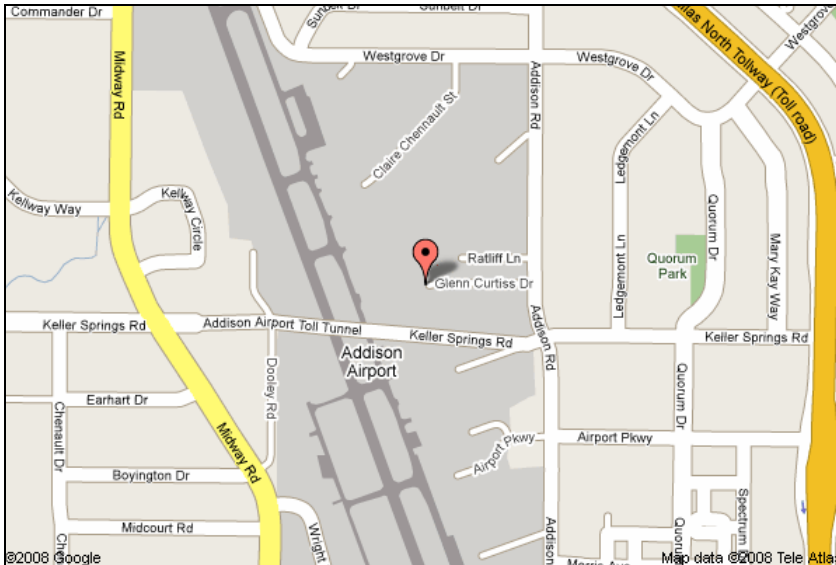

Imaginaire Private Jet Charter

Map to Imaginaire Private Jet Charter

Imaginaire Private Jet Charter

4553 Glenn Curtiss Drive
Addison, TX 75001

Phone: 972-559-1001

Fax: 972-931-6062

www.imaginairejet.com

Imaginaire Private Jet Charter is conveniently located at the Addison Airport off of the Dallas North Tollway and Keller Springs Road. It has a gated entrance with a large Imaginaire logo on the gate.

From the Dallas North Tollway - Take the Keller Springs Road exit (there are both north and south exits). Go West on Keller Springs Road until you get to Addison Road. Turn right on Addison Road and then take your first left on Glenn Curtiss Road. Follow the signs until you get to the private gate and push the call button for entry. Proceed directly to your plane located outside the main hangar.